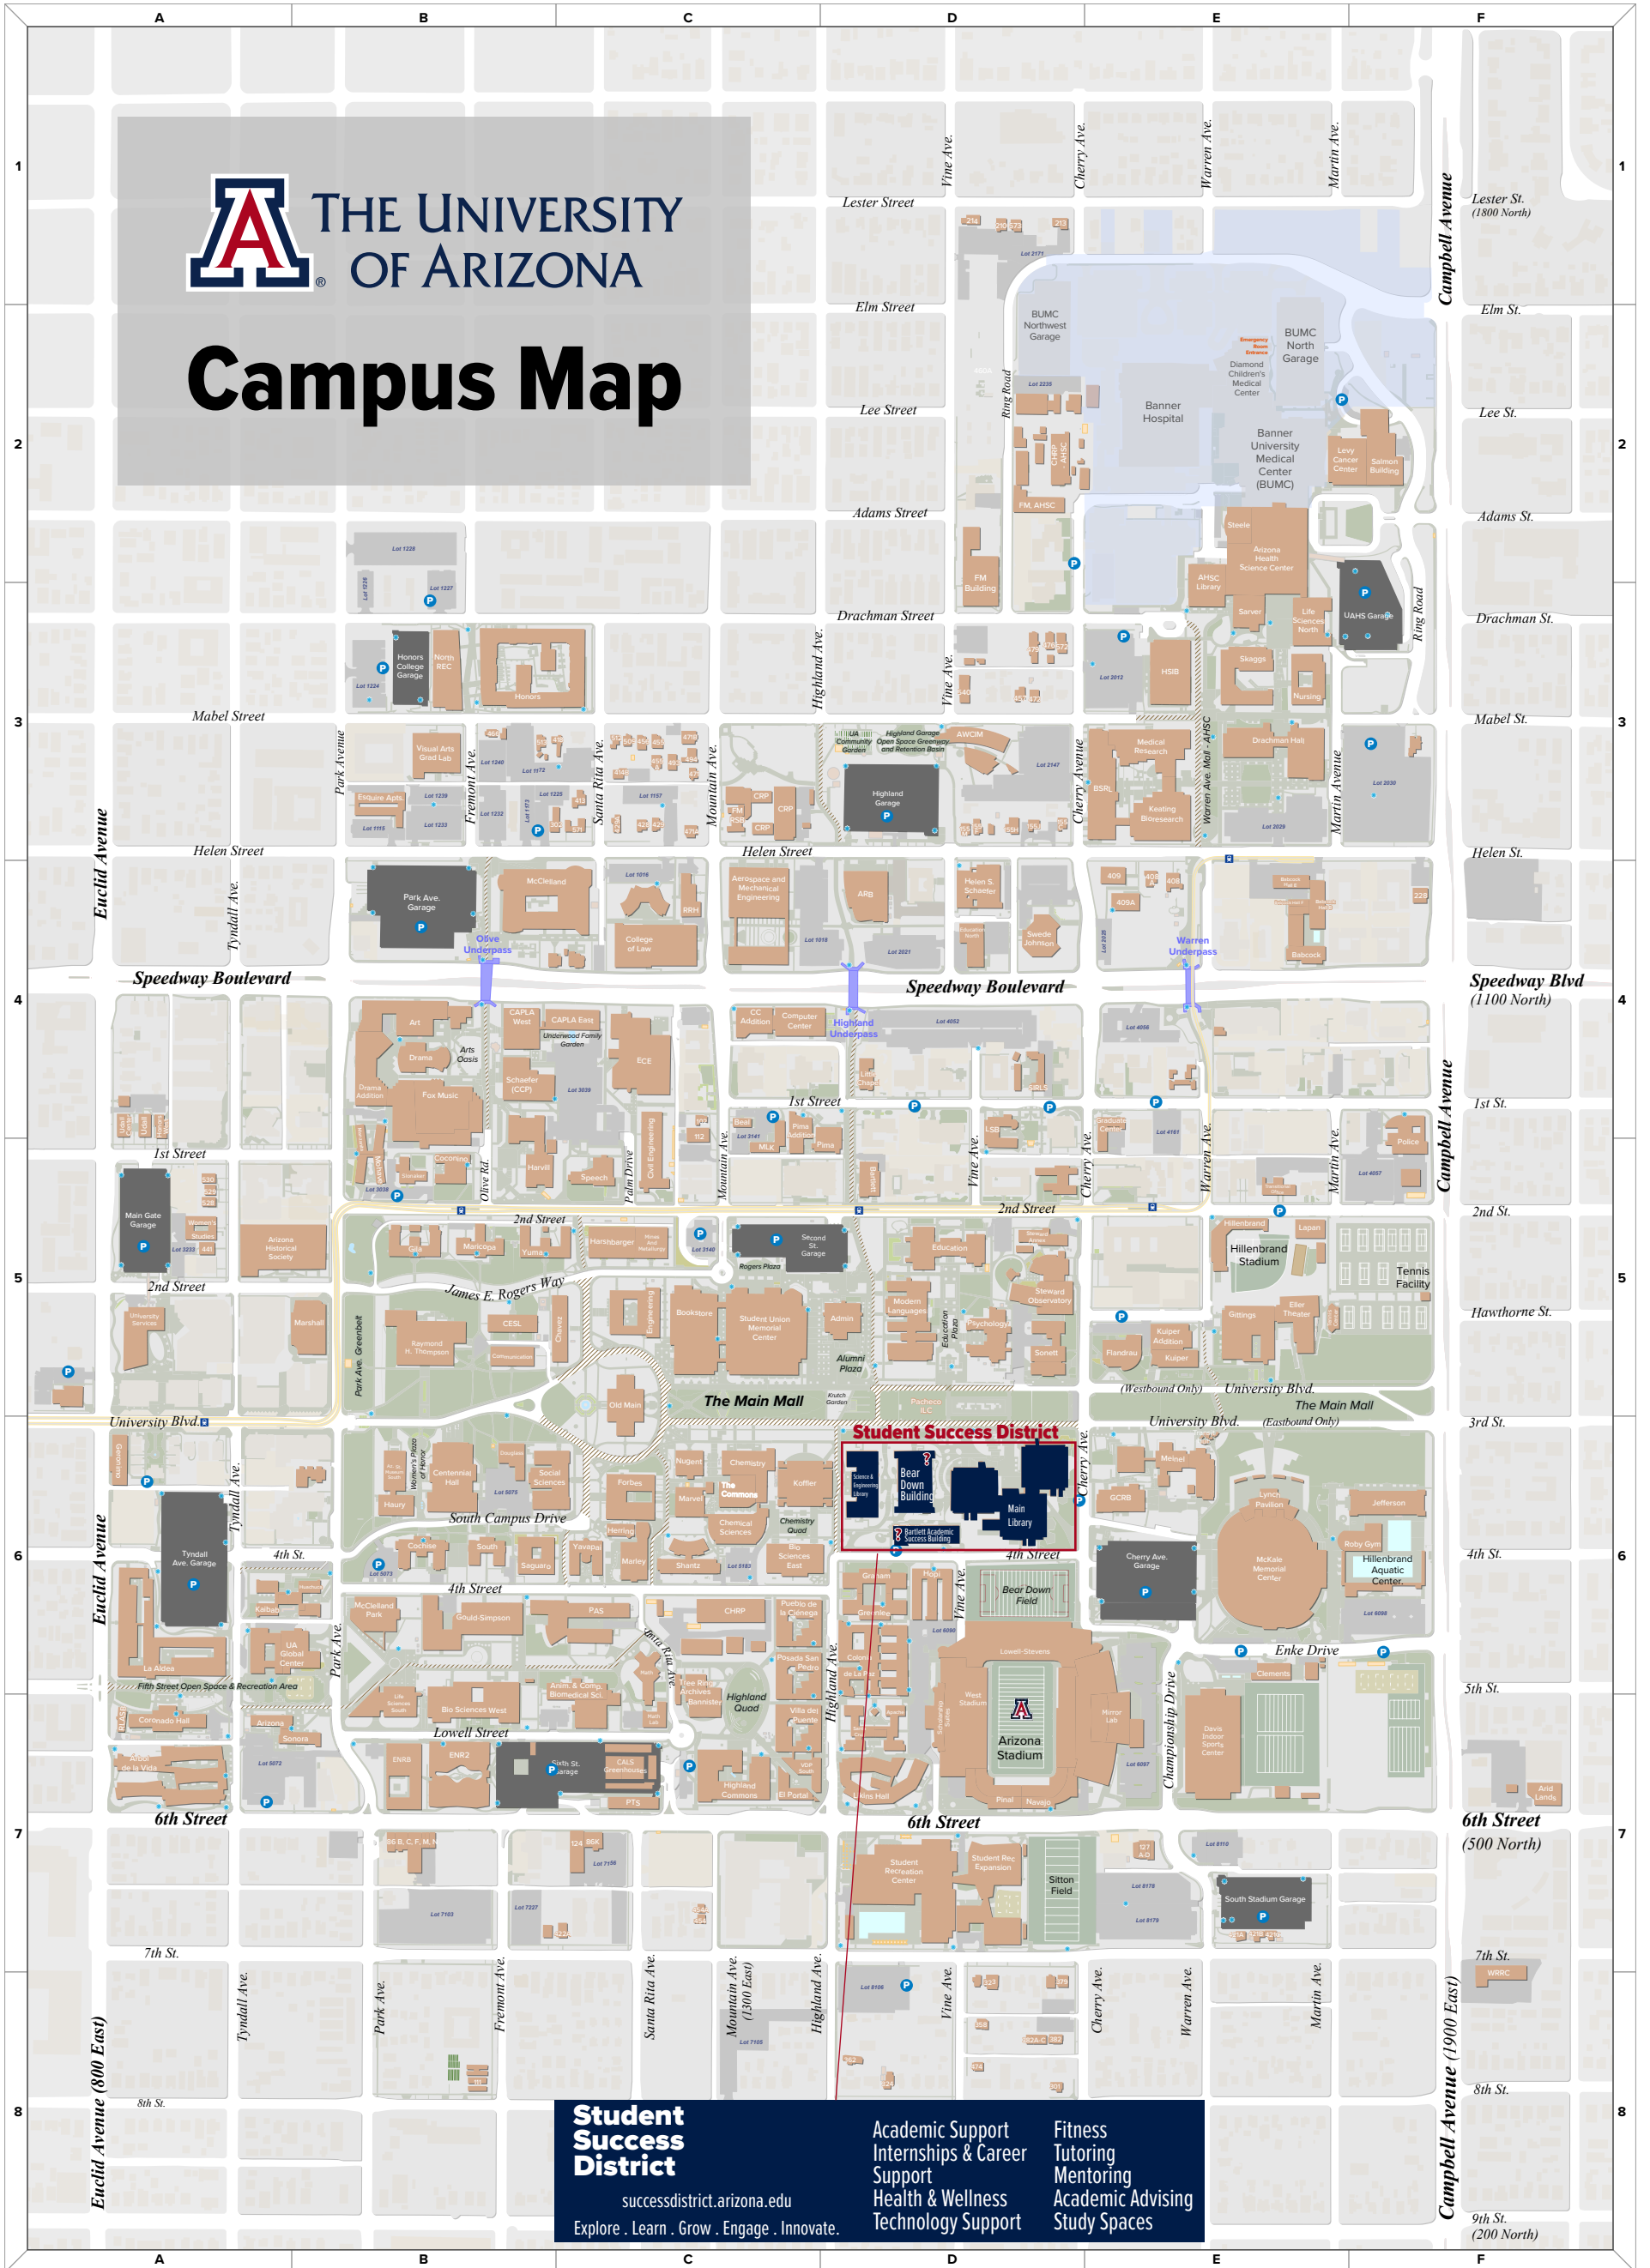

**FIND YOUR PLACE
(OR CLASS)**

WELCOME.ARIZONA.EDU

WELCOME
ARIZONA
WILDCATS™

THE UNIVERSITY OF ARIZONA

Campus Map

Student Success District
successdistrict.arizona.edu
 Explore . Learn . Grow . Engage . Innovate.

Academic Support
 Internships & Career Support
 Health & Wellness
 Technology Support

Fitness
 Tutoring
 Mentoring
 Academic Advising
 Study Spaces

Frequently Requested Locations

Name	Grid Location
Administration	D5
Arizona Health Sciences Center	E2
Arizona Stadium	D7
Arizona State Museum (Thompson Building)	B5
Campus Health (Highland Commons)	C7
Main Library	D6
McKale Memorial Center	E6
Old Main	C5
Parking & Transportation	C7
Police	F4
Student Recreation Center	D7
Student Union Memorial Center	C5

- Campus Buildings
- Parking Garages
- Banner University Medical Center
- Construction Sites
- Modern Streetcar Stops
- Modern Streetcar Route
- Bicycle Only Areas
- Paid Visitor Parking
- Blue Light Emergency Phones